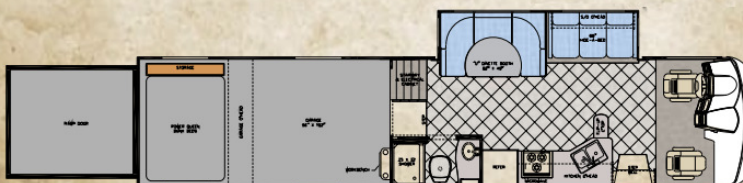

### Model 3916B (16' Garage)

Chassis	Ford / Freightliner	Fresh	70 gal.
Engine	6.8L Gas / 6.7L Diesel	Grey	50 gal.
Fuel	75	Black	50 gal.
GVWR	24,000	LP Gas Tank	85 lbs.
Length	39'-6"	Furnace (BTU's)	40,000 / 25,000
Width	100"	A/C Front/Rear (BTU's)	13,500 / 13,500
Height w/AC	12'-0"	Water Heater w/DSI	10 gal.
Interior Height	84"		
Wheelbase	250"		