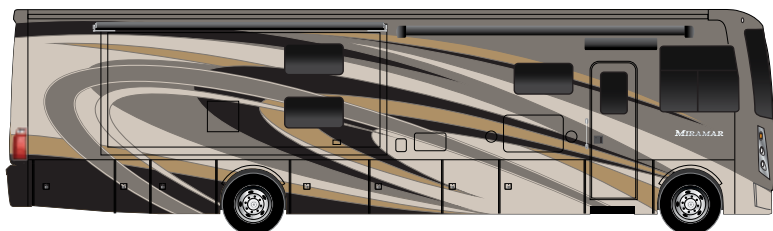

EXTERIOR OPTIONS

COASTAL CRANBERRY 

OCEAN FRONT 

CRYSTAL SPRINGS FULL-BODY PAINT

LACQUER RED FULL-BODY PAINT

SUN FULL-BODY PAINT

TRITON® V10 ENGINE

The 6.8L V10 engine has a proven track record of durability and low-hassle maintenance. Extremely smooth running with a commanding 362-horsepower and 457 lb.-ft. of torque.