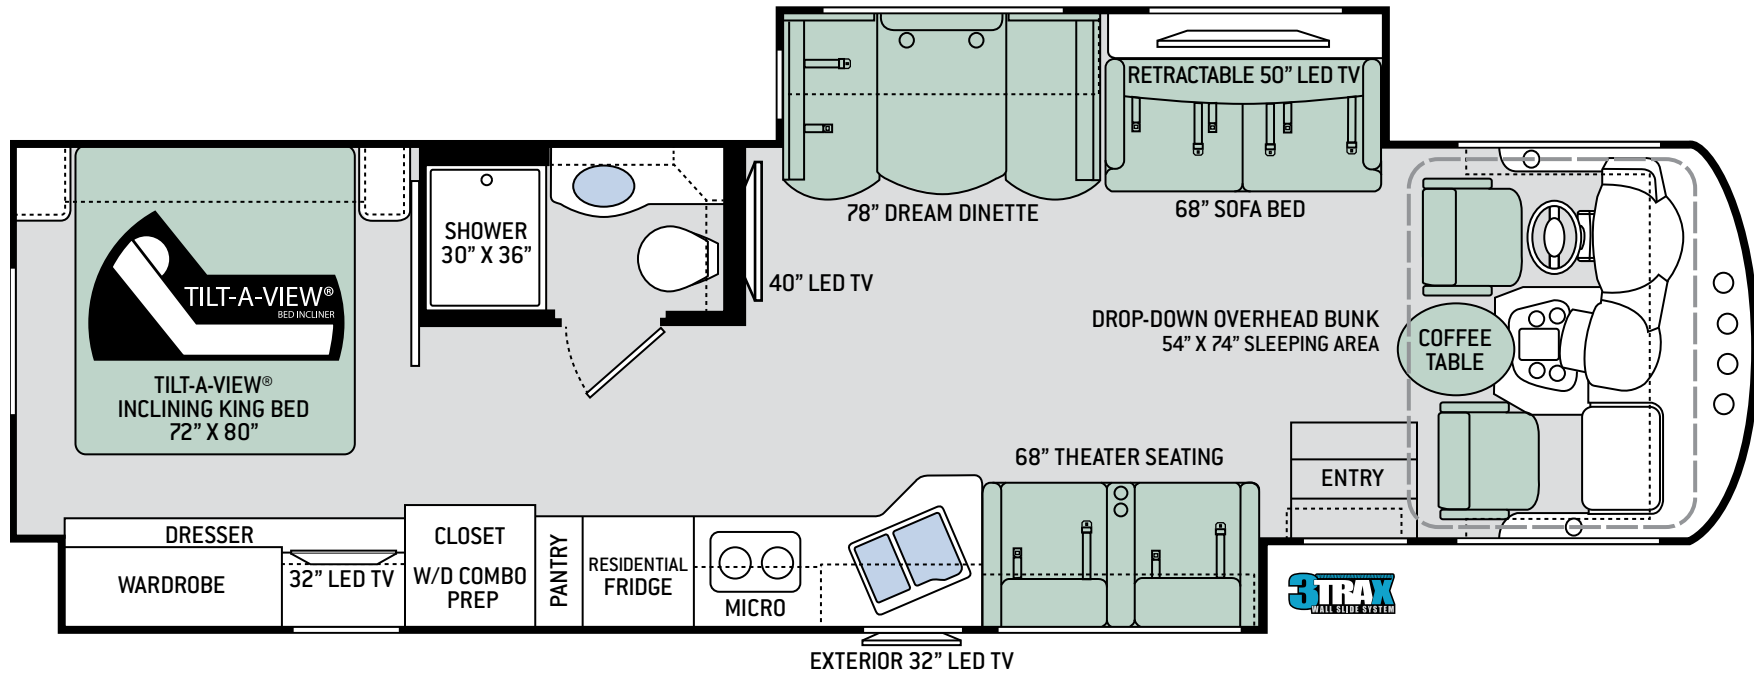

FLOOR PLANS

34.2

S P E C I F I C A T I O N S

	34.2
CHASSIS	Ford
GROSS VEHICLE (GVWR)	22,000
GROSS COMBINED (GCWR)	26,000
WHEEL BASE	242"
EXTERIOR LENGTH (W/O LADDER)	36'
EXTERIOR HEIGHT (W/AC)	12'-11"
EXTERIOR WIDTH (W/O MIRRORS)	101"
INTERIOR HEIGHT (LIVING AREA)	84"
AWNING SIZE	20'
FUEL (GAL)	80
LPG (LBS)	105
FRESH/WASTE/GRAY WATER (GAL)	100 / 40 / 43
WATER HEATER (GAL)	Tankless
FURNACE (BTUS)	35,000
EXTERIOR STORAGE CAPACITY (CU. FT.)	145
HITCH	8,000

FLOOR PLANS

35.2

S P E C I F I C A T I O N S

	35.2
CHASSIS	Ford
GROSS VEHICLE (GVWR)	22,000
GROSS COMBINED (GCWR)	26,000
WHEEL BASE	242"
EXTERIOR LENGTH (W/O LADDER)	37"
EXTERIOR HEIGHT (W/AC)	12'-11"
EXTERIOR WIDTH (W/O MIRRORS)	101"
INTERIOR HEIGHT (LIVING AREA)	84"
AWNING SIZE	20' & 3'-8"
FUEL (GAL)	80
LPG (LBS)	105
FRESH/WASTE/GRAY WATER (GAL)	100 / 40 / 40F-30R
WATER HEATER (GAL)	Tankless
FURNACE (BTUS)	35,000
EXTERIOR STORAGE CAPACITY (CU. FT.)	180
HITCH	8,000