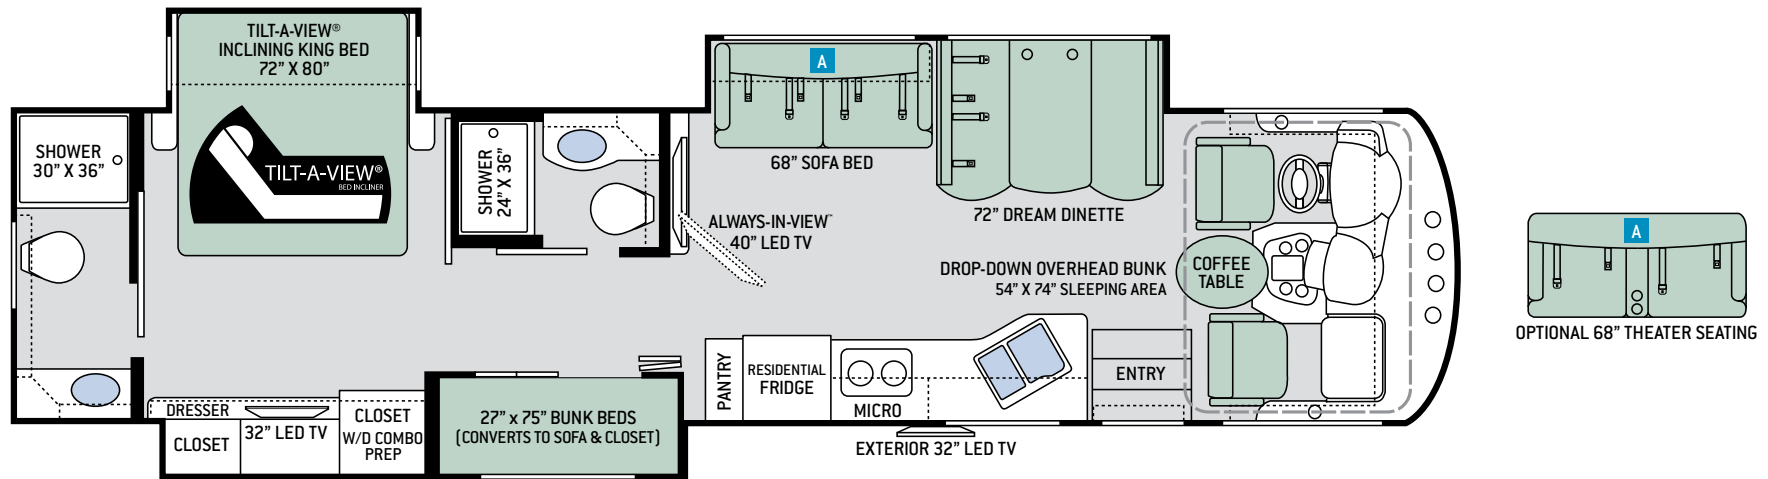

FLOOR PLANS

35.2

S P E C I F I C A T I O N S

	35.2
CHASSIS	Ford
GROSS VEHICLE (GVWR)	22,000
GROSS COMBINED (GCWR)	26,000
WHEEL BASE	242"
EXTERIOR LENGTH (W/O LADDER)	37"
EXTERIOR HEIGHT (W/AC)	12'-11"
EXTERIOR WIDTH (W/O MIRRORS)	101"
INTERIOR HEIGHT (LIVING AREA)	84"
AWNING SIZE	20' & 3'-8"
FUEL (GAL)	80
LPG (LBS)	105
FRESH/WASTE/GRAY WATER (GAL)	100 / 40 / 40F-30R
WATER HEATER (GAL)	Tankless
FURNACE (BTUS)	35,000
EXTERIOR STORAGE CAPACITY (CU. FT.)	180
HITCH	8,000

FLOOR PLANS

35.3

S P E C I F I C A T I O N S

	35.3
CHASSIS	Ford
GROSS VEHICLE (GVWR)	22,000
GROSS COMBINED (GCWR)	26,000
WHEEL BASE	242"
EXTERIOR LENGTH (W/O LADDER)	37"
EXTERIOR HEIGHT (W/AC)	12'-11"
EXTERIOR WIDTH (W/O MIRRORS)	101"
INTERIOR HEIGHT (LIVING AREA)	84"
AWNING SIZE	20'
FUEL (GAL)	80
LPG (LBS)	105
FRESH/WASTE/GRAY WATER (GAL)	100 / 40F-40R / 40F-40R
WATER HEATER (GAL)	Tankless
FURNACE (BTUS)	35,000
EXTERIOR STORAGE CAPACITY (CU. FT.)	190
HITCH	8,000

FLOOR PLANS

37.1

S P E C I F I C A T I O N S

	37.1
CHASSIS	Ford
GROSS VEHICLE (GVWR)	24,000
GROSS COMBINED (GCWR)	30,000
WHEEL BASE	262"
EXTERIOR LENGTH (W/O LADDER)	38'-11"
EXTERIOR HEIGHT (W/AC)	12'-11"
EXTERIOR WIDTH (W/O MIRRORS)	101"
INTERIOR HEIGHT (LIVING AREA)	84"
AWNING SIZE	15'
FUEL (GAL)	80
LPG (LBS)	105
FRESH/WASTE/GRAY WATER (GAL)	100 / 40F-40R / 40F-40R
WATER HEATER (GAL)	Tankless
FURNACE (BTUS)	35,000
EXTERIOR STORAGE CAPACITY (CU. FT.)	216
HITCH	8,000