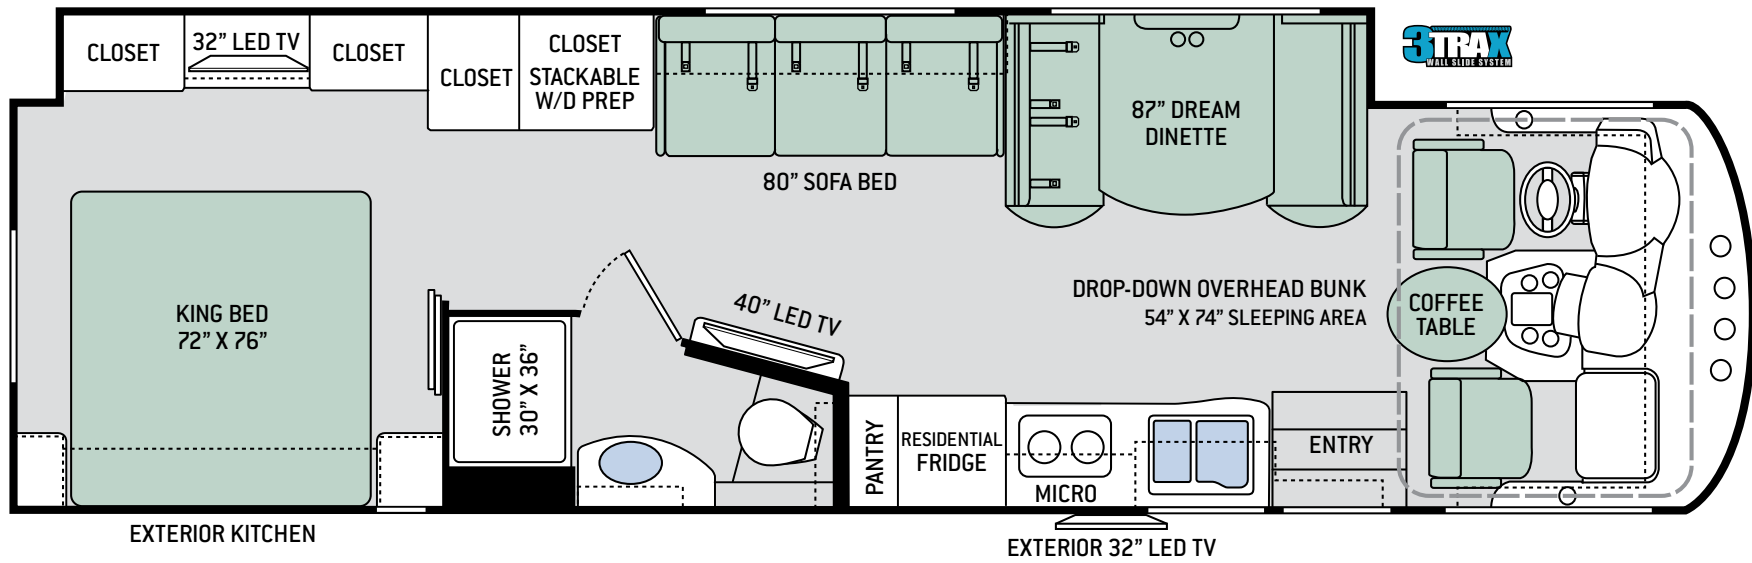

FLOOR PLANS

34.2

S P E C I F I C A T I O N S

	34.2
CHASSIS	Ford
GROSS VEHICLE (GVWR)	22,000
GROSS COMBINED (GCWR)	26,000
WHEEL BASE	242"
EXTERIOR LENGTH (W/O LADDER)	36'
EXTERIOR HEIGHT (W/AC)	12'-11"
EXTERIOR WIDTH (W/O MIRRORS)	101"
INTERIOR HEIGHT (LIVING AREA)	84"
AWNING SIZE	20'
FUEL (GAL)	80
LPG (LBS)	105
FRESH/WASTE/GRAY WATER (GAL)	100 / 40 / 43
WATER HEATER (GAL)	Tankless
FURNACE (BTUS)	35,000
EXTERIOR STORAGE CAPACITY (CU. FT.)	145
HITCH	8,000