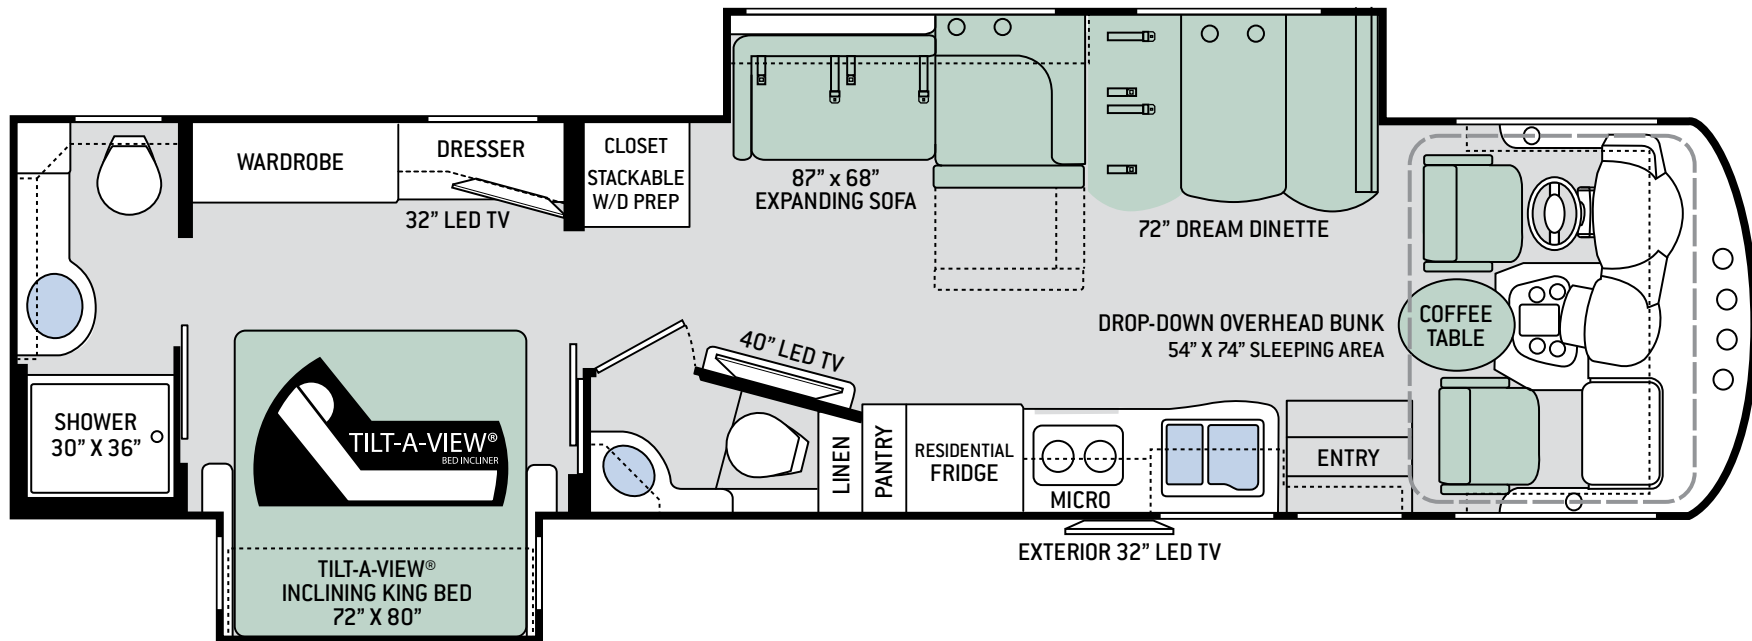

FLOOR PLANS

35.2

S P E C I F I C A T I O N S

	35.2
CHASSIS	Ford
GROSS VEHICLE (GVWR)	22,000
GROSS COMBINED (GCWR)	26,000
WHEEL BASE	242"
EXTERIOR LENGTH (W/O LADDER)	37"
EXTERIOR HEIGHT (W/AC)	12'-11"
EXTERIOR WIDTH (W/O MIRRORS)	101"
INTERIOR HEIGHT (LIVING AREA)	84"
AWNING SIZE	20' & 3'-8"
FUEL (GAL)	80
LPG (LBS)	105
FRESH/WASTE/GRAY WATER (GAL)	100 / 40 / 40F-30R
WATER HEATER (GAL)	Tankless
FURNACE (BTUS)	35,000
EXTERIOR STORAGE CAPACITY (CU. FT.)	180
HITCH	8,000

FLOOR PLANS

35.3

S P E C I F I C A T I O N S

	35.3
CHASSIS	Ford
GROSS VEHICLE (GVWR)	22,000
GROSS COMBINED (GCWR)	26,000
WHEEL BASE	242"
EXTERIOR LENGTH (W/O LADDER)	37"
EXTERIOR HEIGHT (W/AC)	12'-11"
EXTERIOR WIDTH (W/O MIRRORS)	101"
INTERIOR HEIGHT (LIVING AREA)	84"
AWNING SIZE	20'
FUEL (GAL)	80
LPG (LBS)	105
FRESH/WASTE/GRAY WATER (GAL)	100 / 40F-40R / 40F-40R
WATER HEATER (GAL)	Tankless
FURNACE (BTUS)	35,000
EXTERIOR STORAGE CAPACITY (CU. FT.)	190
HITCH	8,000